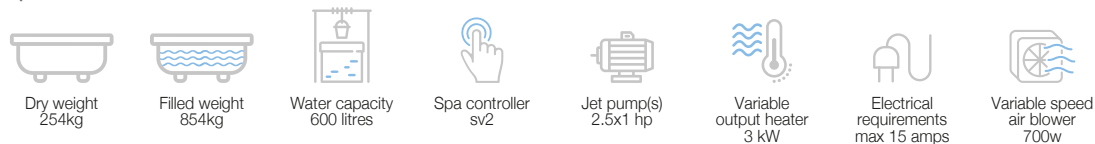

Rs. 7,75,000

Key features

Specifications

Disclaimer: Pictures shown are for illustration purpose only

Avante 1870 x 1280 x 740 (2 Seater)

WSP-SLV-SPA AVANTE

Spa Avante Top with Hardcover and Panels

JETS :