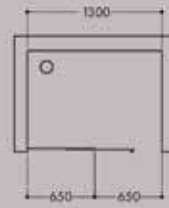

Knob

Plastic Parts

Roller

Jaquar Shower Enclosure For Every Bathroom

Jaquar
Bathroom
Concepts

Bathroom Concepts with Jaquar Shower Enclosures

Bathroom Size - 8' x 6'
Model Used - DELTA 180

Bathroom Size - 7' x 5'
Model Used - OPTIMA