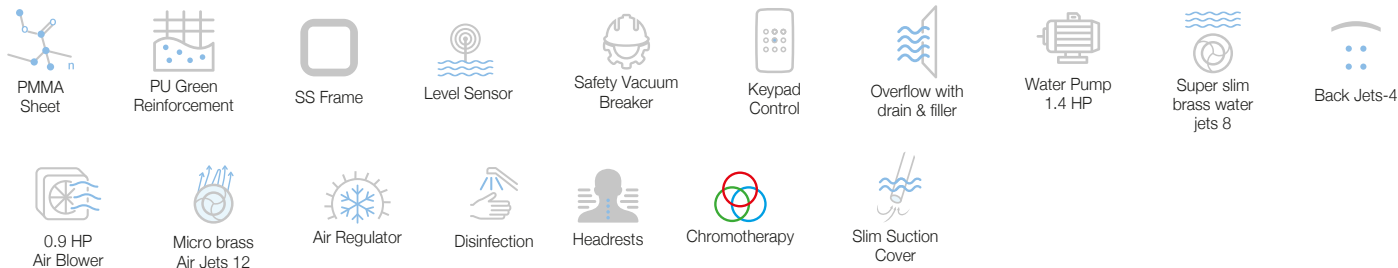

Specifications

JWP-WHT-ARC190WX

(Water System)
Rs. 1,42,000