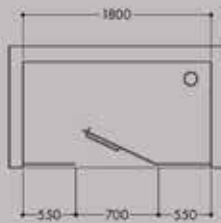

Bathroom Size - 8' x 6'
Model Used - 1830 G