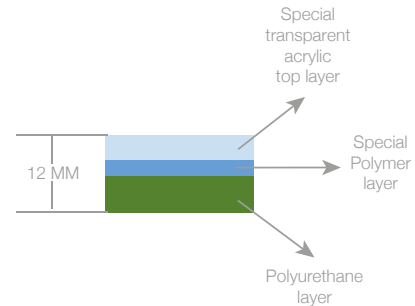

Features

The unbeatable product features are:

- Brilliant surface of sanitary acrylic
- Warm surface
- Antibac® hygienic surface
- Increased chemical resistance
- High break strength
- Long life in use
- Excellent design possibilities
- Easyglide® layer
- Low specific weight
- Recyclable
- Repairable

BATHTUB LAYERS

Special transparent acrylic top layer has a high chemical resistance to : cleaning agents, perfumed foams, household detergents, body care products. It prevents surface defects, crazing/cracking, decoloration and color fading

Special polymer for better mechanical resistance to impact and temperature

Polyurethane layer is recyclable and uses ecological material with high insulation that retains the temperature for a longer period than FRP

For any installation and maintenance related enquiry please call Customer Care at 18001216808 (Toll Free)
To avail service - register on : www.jaquar.com