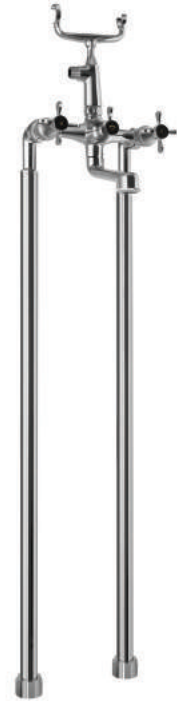

QQP-7271PMHL

Bath and Shower Mixer with Telephonic Shower Crutch and 950mm High Rise Legs (without Shower & Shower Hose)
Rs. 15,400