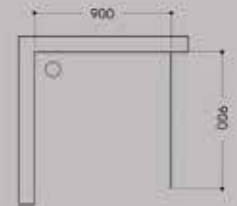

Bathroom Size - 6' x 4'
Model Used - 1810 F