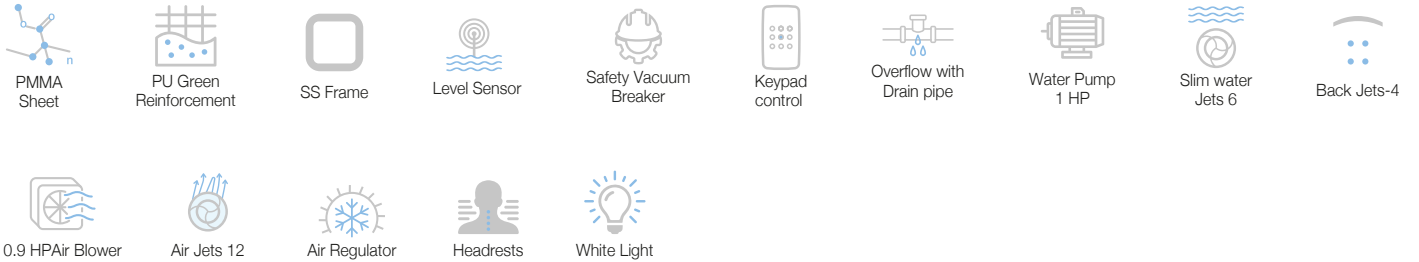

Specifications

JWP-WHT-FONTE180WX

(Water System)

Rs. 1,19,000