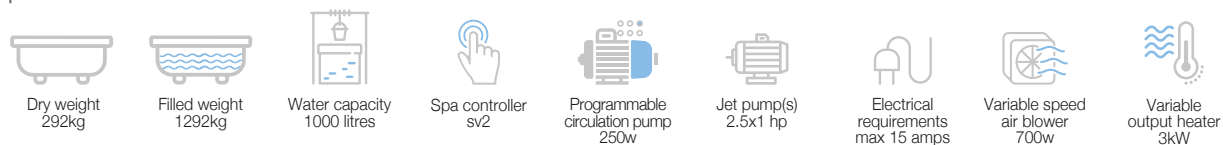

Specifications

Disclaimer: Pictures shown are for illustration purpose only