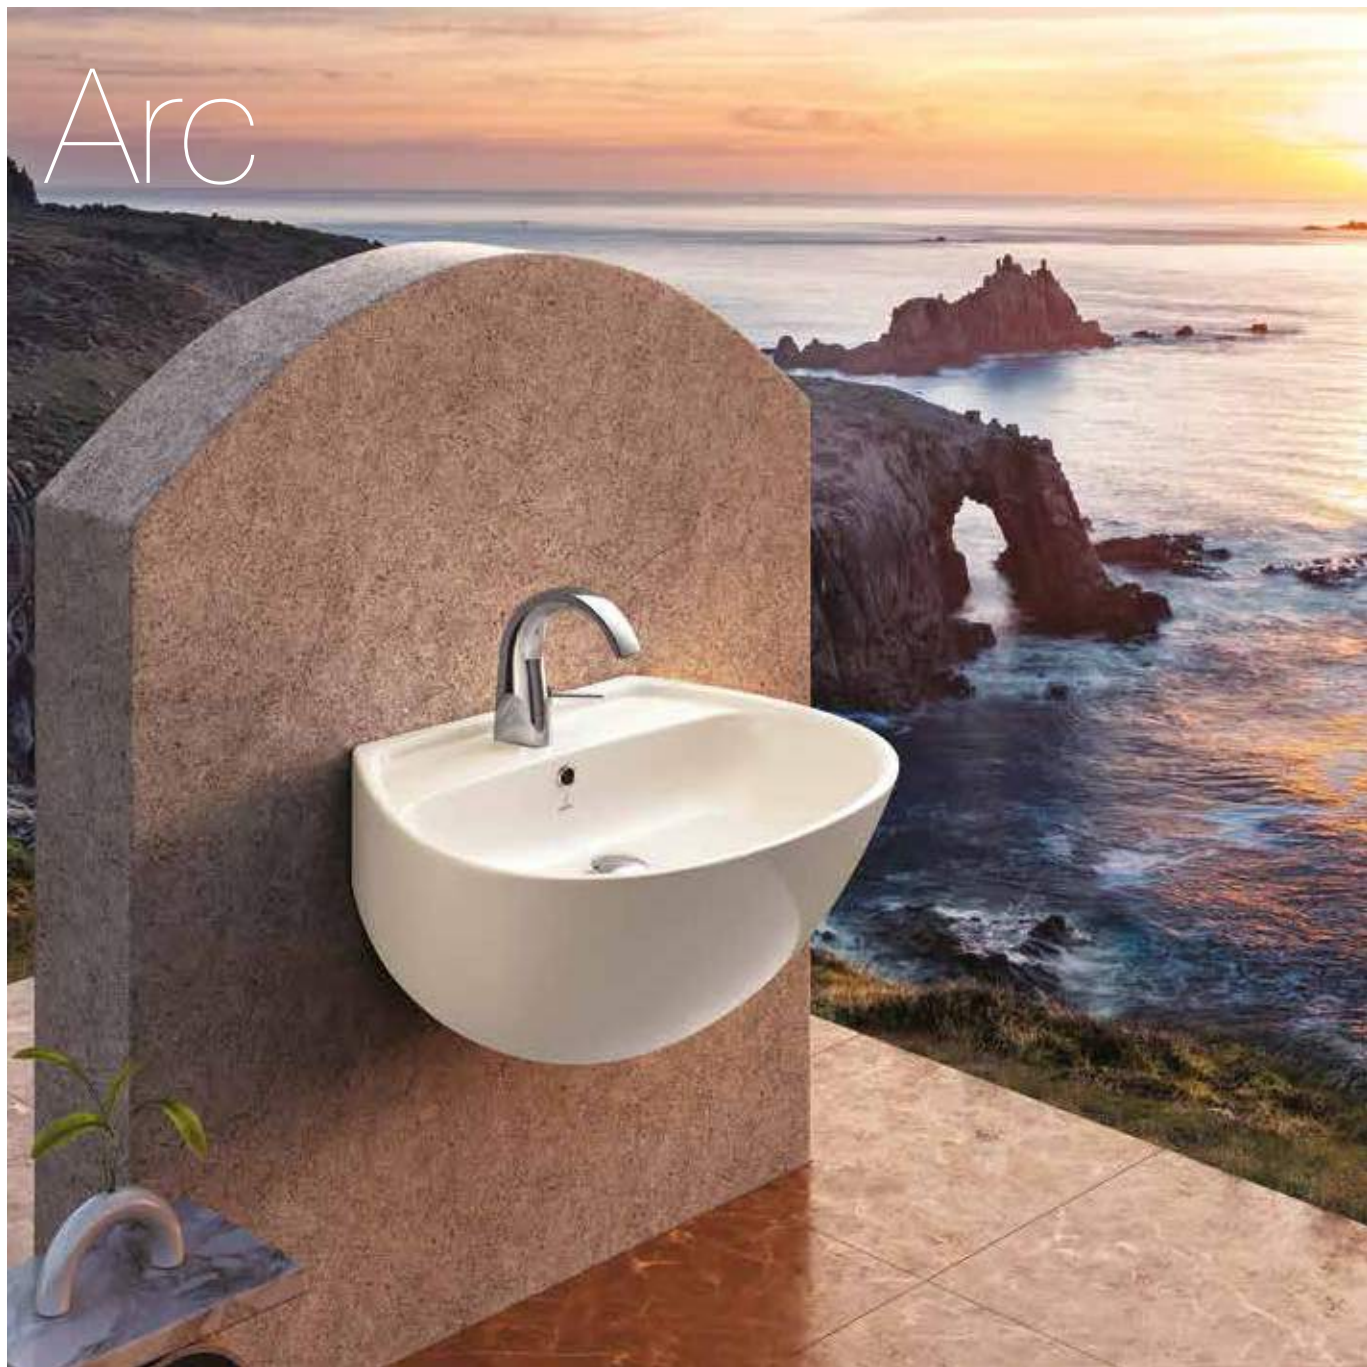

ACS-WHT-87901
Table Top Basin,
Size: 575x430x175 mm **Rs. 20,290**

ACS-WHT-87801
Wall Hung Basin with Fixing Accessories,
Size: 650x475x345 mm **Rs. 23,700**

Arc