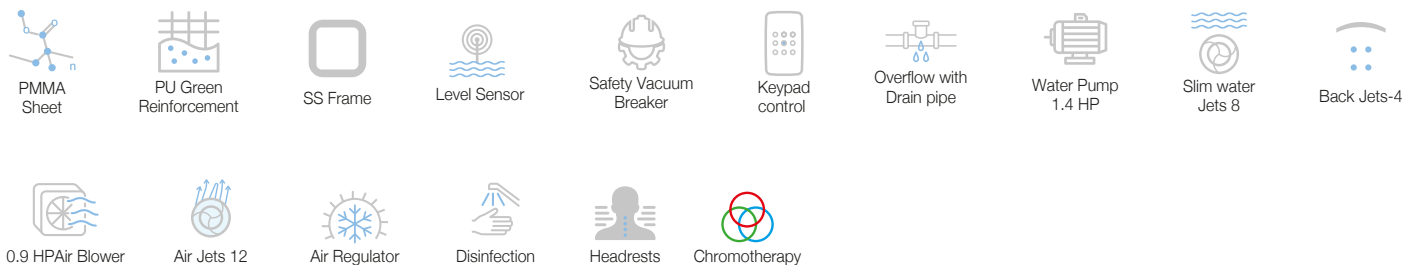

Specifications

JWP-WHT-KUBIX180WX

(Water System)
Rs. 1,50,000