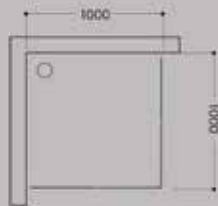

Bathroom Size - 6' x 5'
Model Used - ENNA