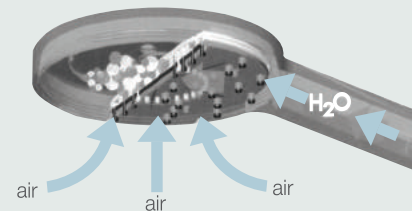

Pressmatic Faucets

Taps with technology that allows only a fixed quantity 1.5 ltrs. of water to flow with every press of its knob. This mechanism not only prevents water wastage during each use, but also provides ease of operation. Jaquar Pressmatic taps are recommended for bathrooms of high traffic locations like restaurants, clubs, hotels, colleges, hospitals, airports etc.