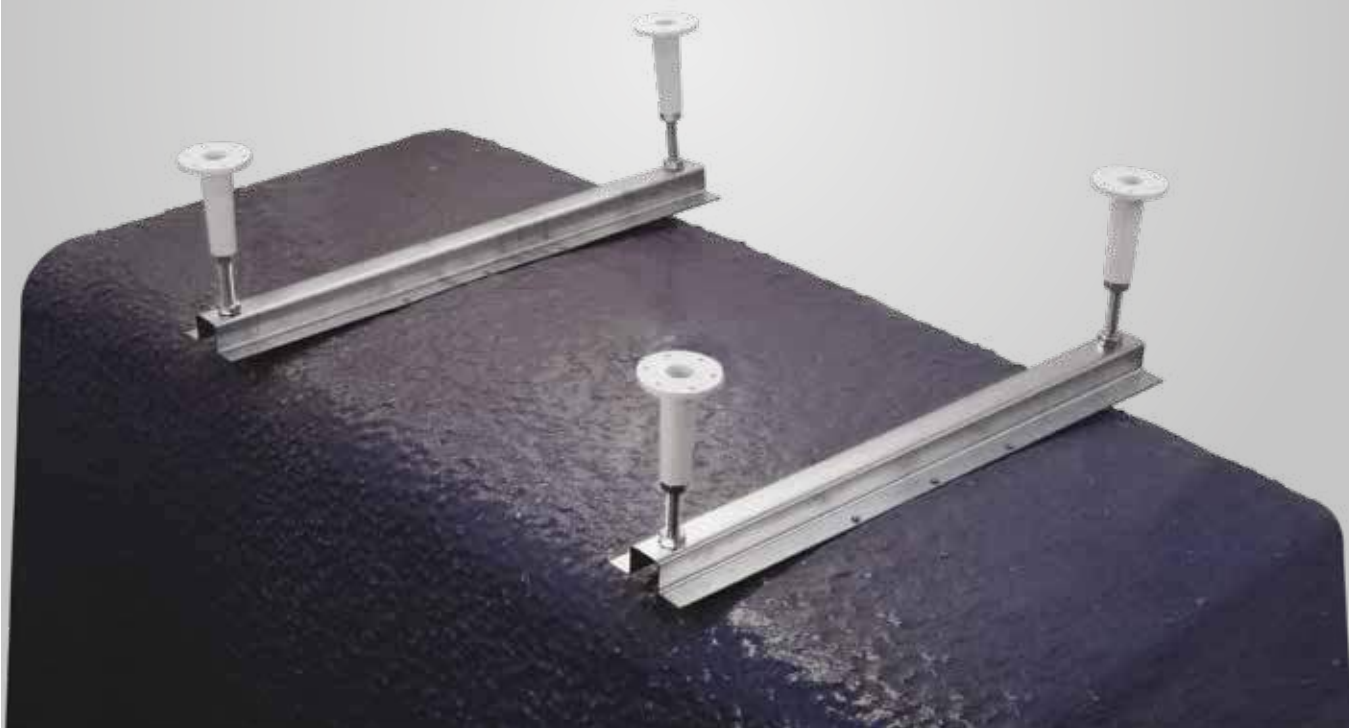

Accessories