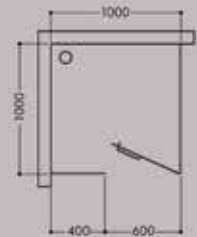

Bathroom Size - 7' x 5'
Model Used - 1840 L