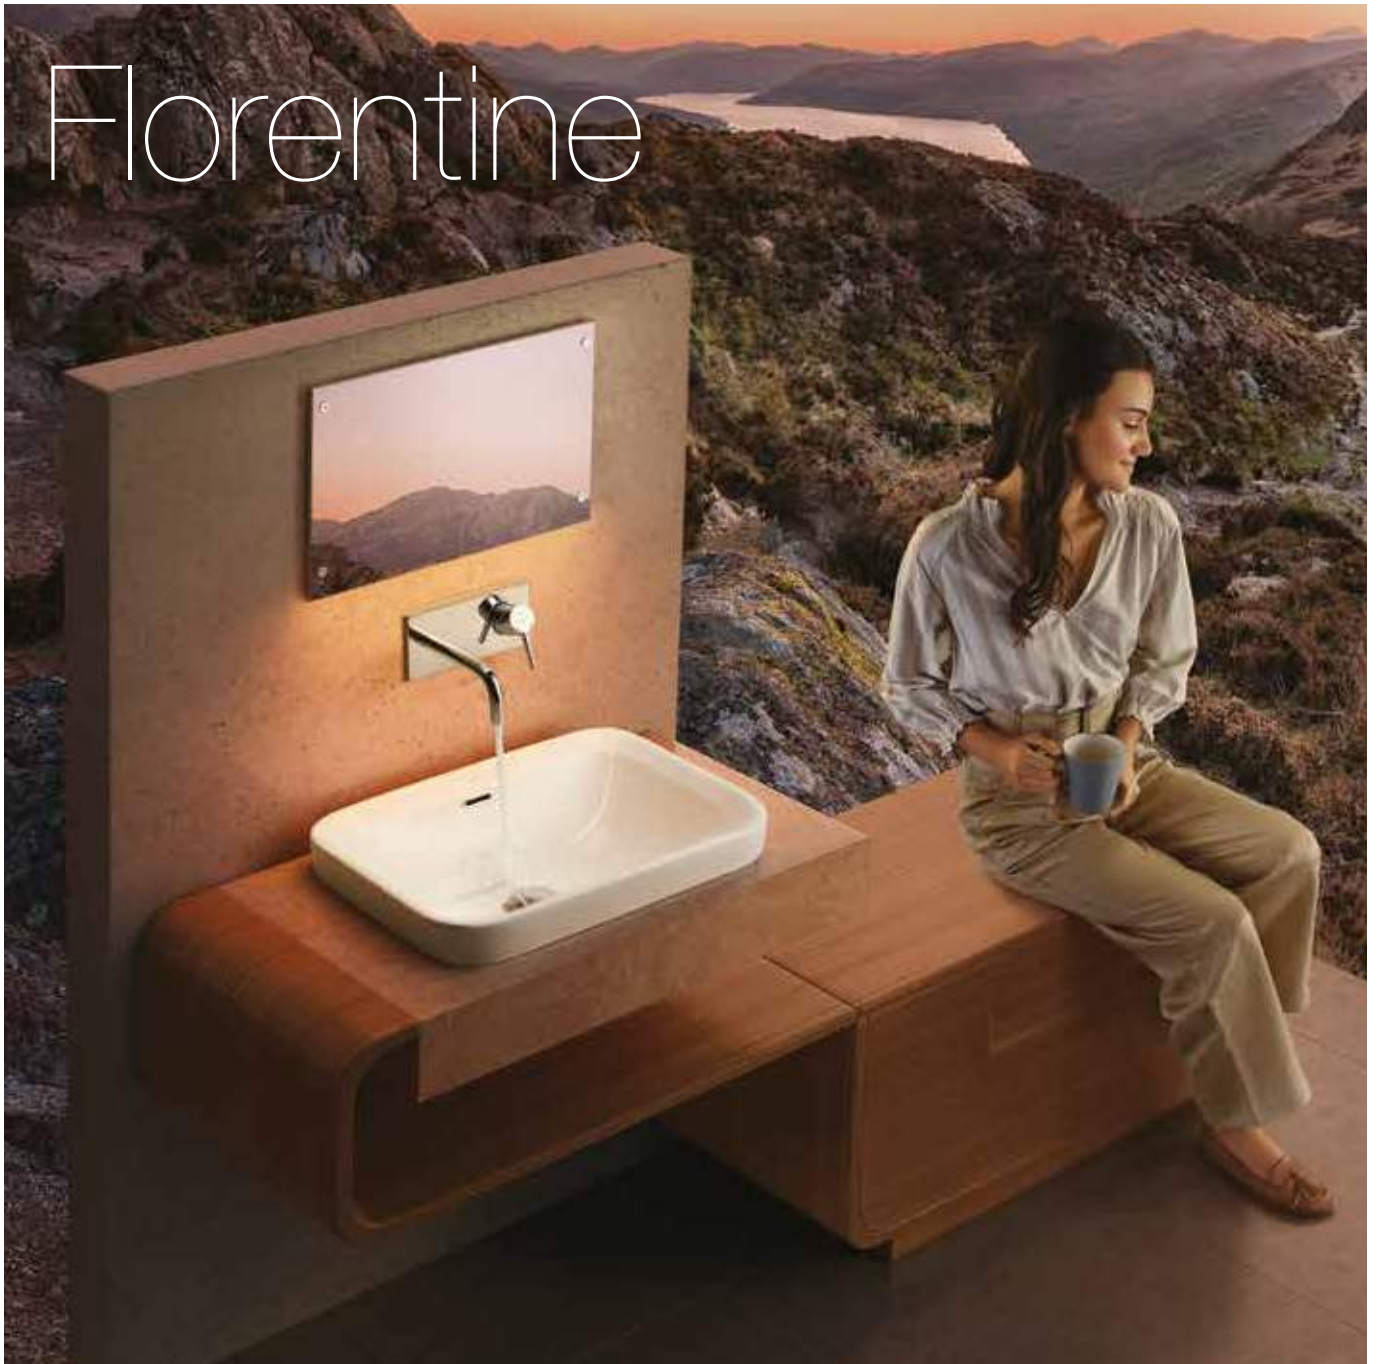

Florentine