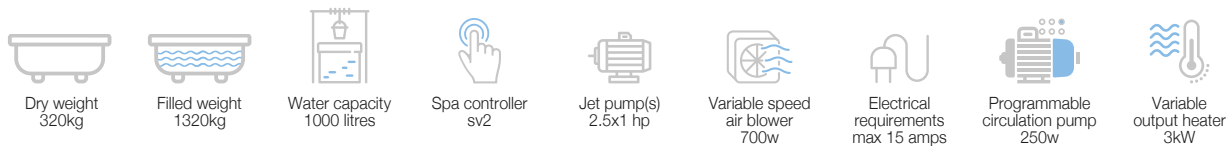

Specifications

Disclaimer: Pictures shown are for illustration purpose only